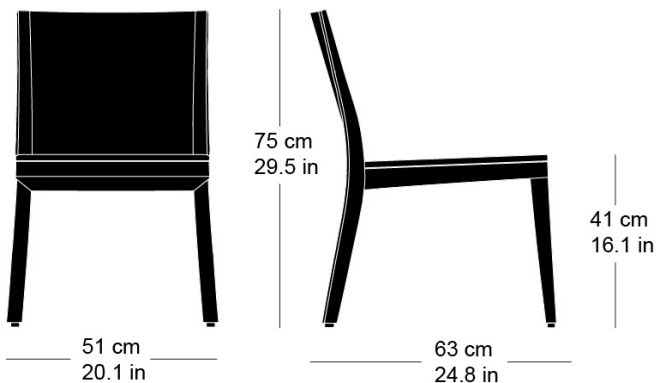

Hannes Wettstein, 2007

Chair, seat and back with comfort upholstery, 3D back of moulded plywood, rear legs and rear cross-brace solid bentwood, not stackable
W51, D63, H75, SH41

Varianten / variantes / variants

Lounge
6-693

Lounge
6-693a

Lounge
6-695

Lounge
6-695a

Lounge
6-675a

Technische Angaben / specifications / specifications

Masse / mesure / measure

Gewicht / poids / weight 8 kg 16.0 lb