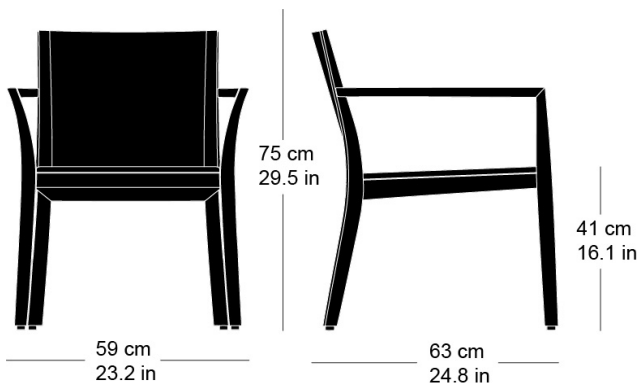

Technische Angaben / specifications / specifications

Masse / mesure / measure

Gewicht / ponds / weight 8.8 kg 17.6 lb

Polsterung / rembourrage / upholstery ja / oui / yes