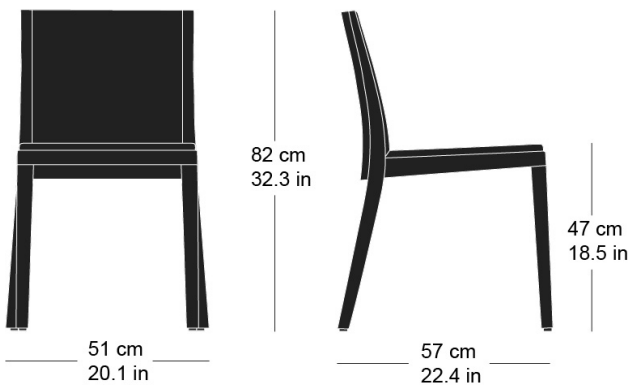

Hannes Wettstein, 2007

Upholstered chair, seat and back with comfort upholstery, rear of back 3D moulded plywood, rear legs and rear cross-brace solid bentwood, not stackable  
W51, D57, H82, SH47

Varianten / variantes / variants

Epos  
6-775a

Technische Angaben / specifications / specifications

Masse / mesure / measure

Gewicht / poids / weight 7.5 kg 15.0 lb

Polsterung / rembourrage / upholstery ja / oui / yes

**epos 6-775**