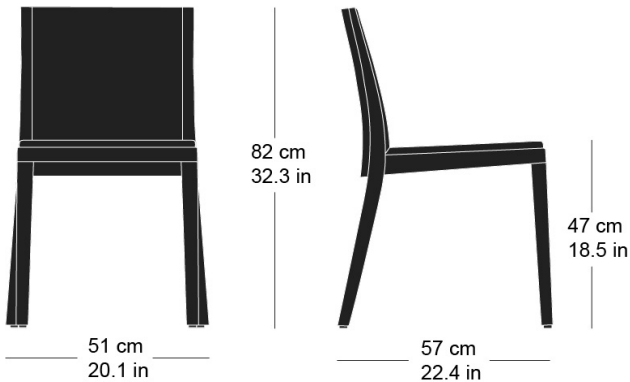

Hannes Wettstein, 2007

Upholstered chair, seat and back with comfort upholstery, rear of back 3D moulded plywood, rear legs and rear cross-brace solid bentwood, not stackable
W51, D57, H82, SH47

Varianten / variantes / variants

Epos
6-775a

Technische Angaben / specifications / specifications

Masse / mesure / measure

Gewicht / poids / weight 7.5 kg 15.0 lb

Polsterung / rembourrage / upholstery ja / oui / yes

epos 6-775

Holzarten / types de bois / types of wood