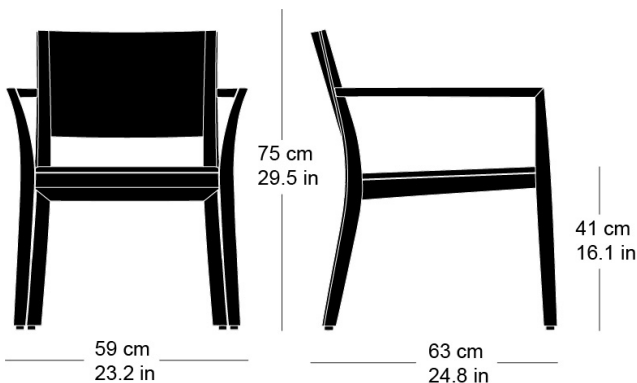

Chair, seat with comfort upholstery, moulded plywood
back, upholstered on the front, legs and rear cross-brace
solid bentwood, stackable
W59, D63, H75, SH41, ALH61

Varianten / variantes / variants

Lounge
6-693

Lounge
6-693a

Lounge
6-695

Lounge
6-675

Lounge
6-675a

Technische Angaben / specifications / specifications

Masse / mesure / measure

Gewicht / poids / weight 7.2 kg 14.4 lb

Polsterung / rembourrage /
upholstery ja / oui / yes