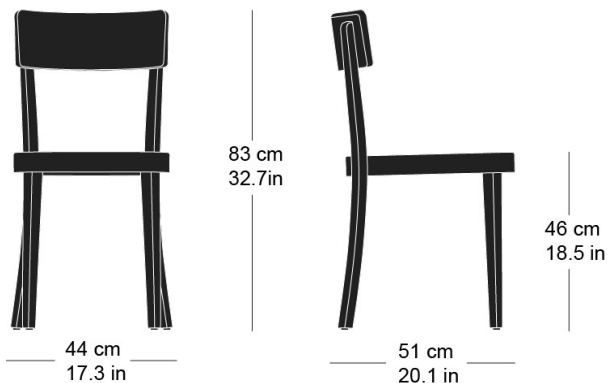

L44, P51, H83, HAss46

Factory design, 1918

Moulded plywood seat, back, rear legs and seat frame  
solid bentwood

W44, D51, H83, SH46

## Varianten / variantes / variants

Classic  
1-383

Classic  
1-380k

Classic  
11-380

Classic  
11-383

## Masse / mesure / measure

Gewicht / ponds / weight

4.3 kg 8.6 lb