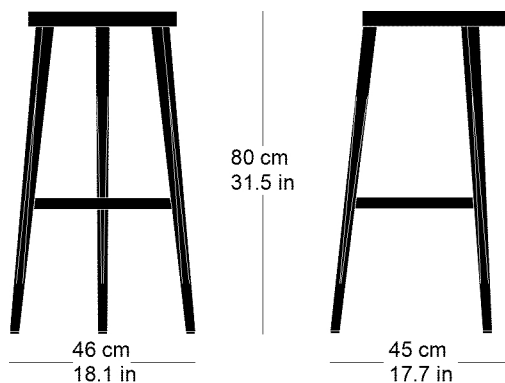

Bernhard Aebi, 2025

Seat moulded plywood, legs solid wood, seat frame bent solid wood, cast iron footrest painted anthracite W46, D45, H80

Varianten / variantes / variants

Abbey
1-920

Abbey
1-920a

Technische Angaben / specifications / specifications

Masse / mesure / measure

Abbey 11-920

Holzarten / types de bois / types of wood

Beech natural BN 000 AM
Buche natur BN 000 AM
Hêtre naturel BN 000 AM

Beech black BB 203 SG
Buche schwarz BB 203 SG
Hêtre noir BB 203 SG