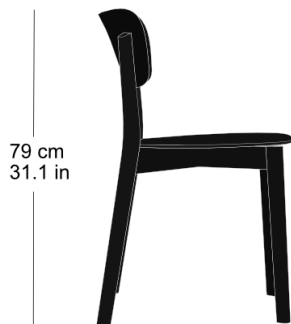

Stephan Hürlemann, 2023
Wooden frame with cross,
rear legs solid bentwood,
3D moulded plywood seat and back
W48, D51, H79, SH46

Varianten / variantes / variants

Imma
4-050a

Imma
4-053

Imma
4-053a

Imma
11-050

Imma
11-040

Imma
11-043

Imma
11-033

Imma
11-030

Technische Angaben / specifications / specifications

Masse / mesure / measure

48 cm
18.89 in

79 cm
31.1 in

46 cm
18.11 in

51 cm
20.07 in

Gewicht / ponds / weight

4.0 kg 8.0 lb

imma 4-050

Holzarten / types de bois / types of wood

Belag / revêtement / surface

Hêtre naturel BN 000 AM
Buche natur BN 000 AM
Beech natural BN 000 AM