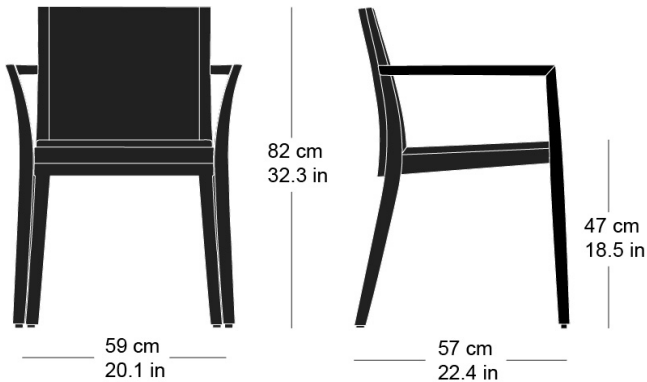

Hannes Wettstein, 2007

Upholstered chair, seat and back with comfort upholstery, rear of back 3D moulded plywood, legs and rear cross-brace solid bentwood, not stackable
W59, D57, H82, SH47, ALH67

Varianten / variantes / variants

Epos
6-775

Technische Angaben / specifications / specifications

Masse / mesure / measure

Gewicht / ponds / weight 8.1 kg 16.2 lb

Polsterung / rembourrage / upholstery ja / oui / yes

epos 6-775a

Holzarten / types de bois / types of wood